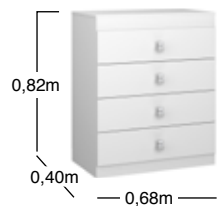

# LINHA SATRIANI

P. B. / Gross weight:	37,10Kg
1 volume:	0,089m <sup>3</sup>

P. B. / Gross weight:	20,70Kg
1 volume:	0,047m <sup>3</sup>

Satriani Berço Cômuda	
P. B. / Gross weight:	39,10Kg
1 volume:	0,141m <sup>3</sup>