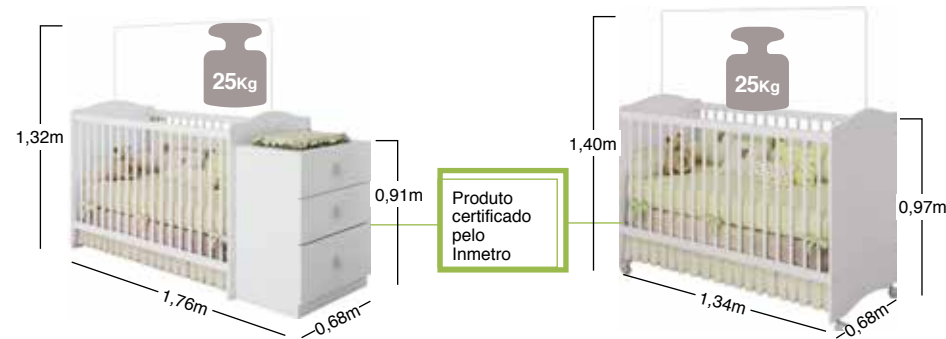

# LINHA SATRIANI

P. B. / Gross weight:	37,10Kg
1 volume:	0,089m <sup>3</sup>

P. B. / Gross weight:	20,70Kg
1 volume:	0,047m <sup>3</sup>

Satriani Berço Cômuda	
P. B. / Gross weight:	39,10Kg
1 volume:	0,141m <sup>3</sup>